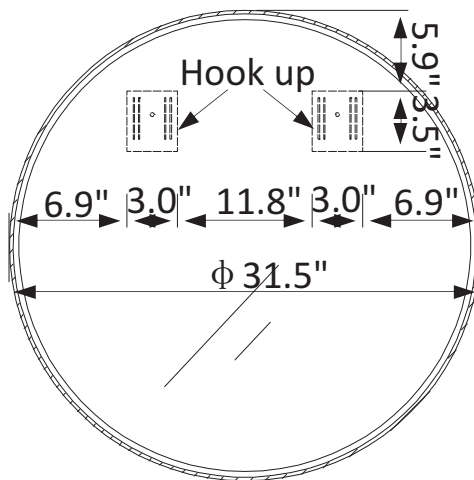

INSTALLATION SPECIFICATION

Cascante

32"

Bathroom Mirror

Model No.:	803332-MIR-BB
Finish:	Brushed black
Mount type:	Wall-mounted
Orientation:	Vertical
Material:	Aluminum
Storage included:	No
Overall size:	31.5"W x 31.5"D x 2.0"H
Net weight:	15.9 lbs
Lens material:	5mm lens

All measurements are approximate. Measurements may vary +/- 1/2

Aluminum section