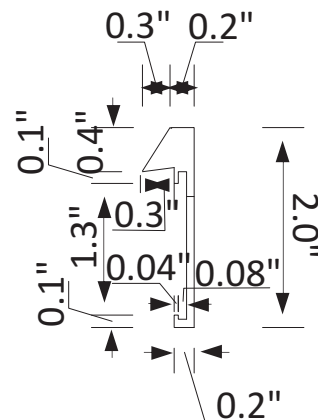

INSTALLATION SPECIFICATION

Cascante

32"

Bathroom Mirror

Model No.:	803332-MIR-BB
Finish:	Brushed black
Mount type:	Wall-mounted
Orientation:	Vertical
Material:	Aluminum
Storage included:	No
Overall size:	31.5"W x 31.5"D x 2.0"H
Net weight:	15.9 lbs
Lens material:	5mm lens

All measurements are approximate. Measurements may vary +/- 1/2

Aluminum section