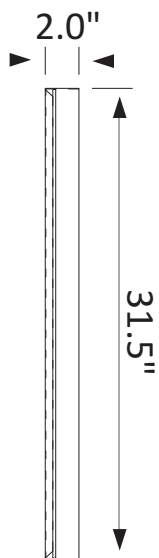

INSTALLATION SPECIFICATION

Cascante

32"

Bathroom Mirror

Model No.:	803332-MIR-BB
Finish:	Brushed black
Mount type:	Wall-mounted
Orientation:	Vertical
Material:	Aluminum
Storage included:	No
Overall size:	31.5"W x 31.5"D x 2.0"H
Net weight:	15.9 lbs
Lens material:	5mm lens

All measurements are approximate. Measurements may vary +/- 1/2

Aluminum section